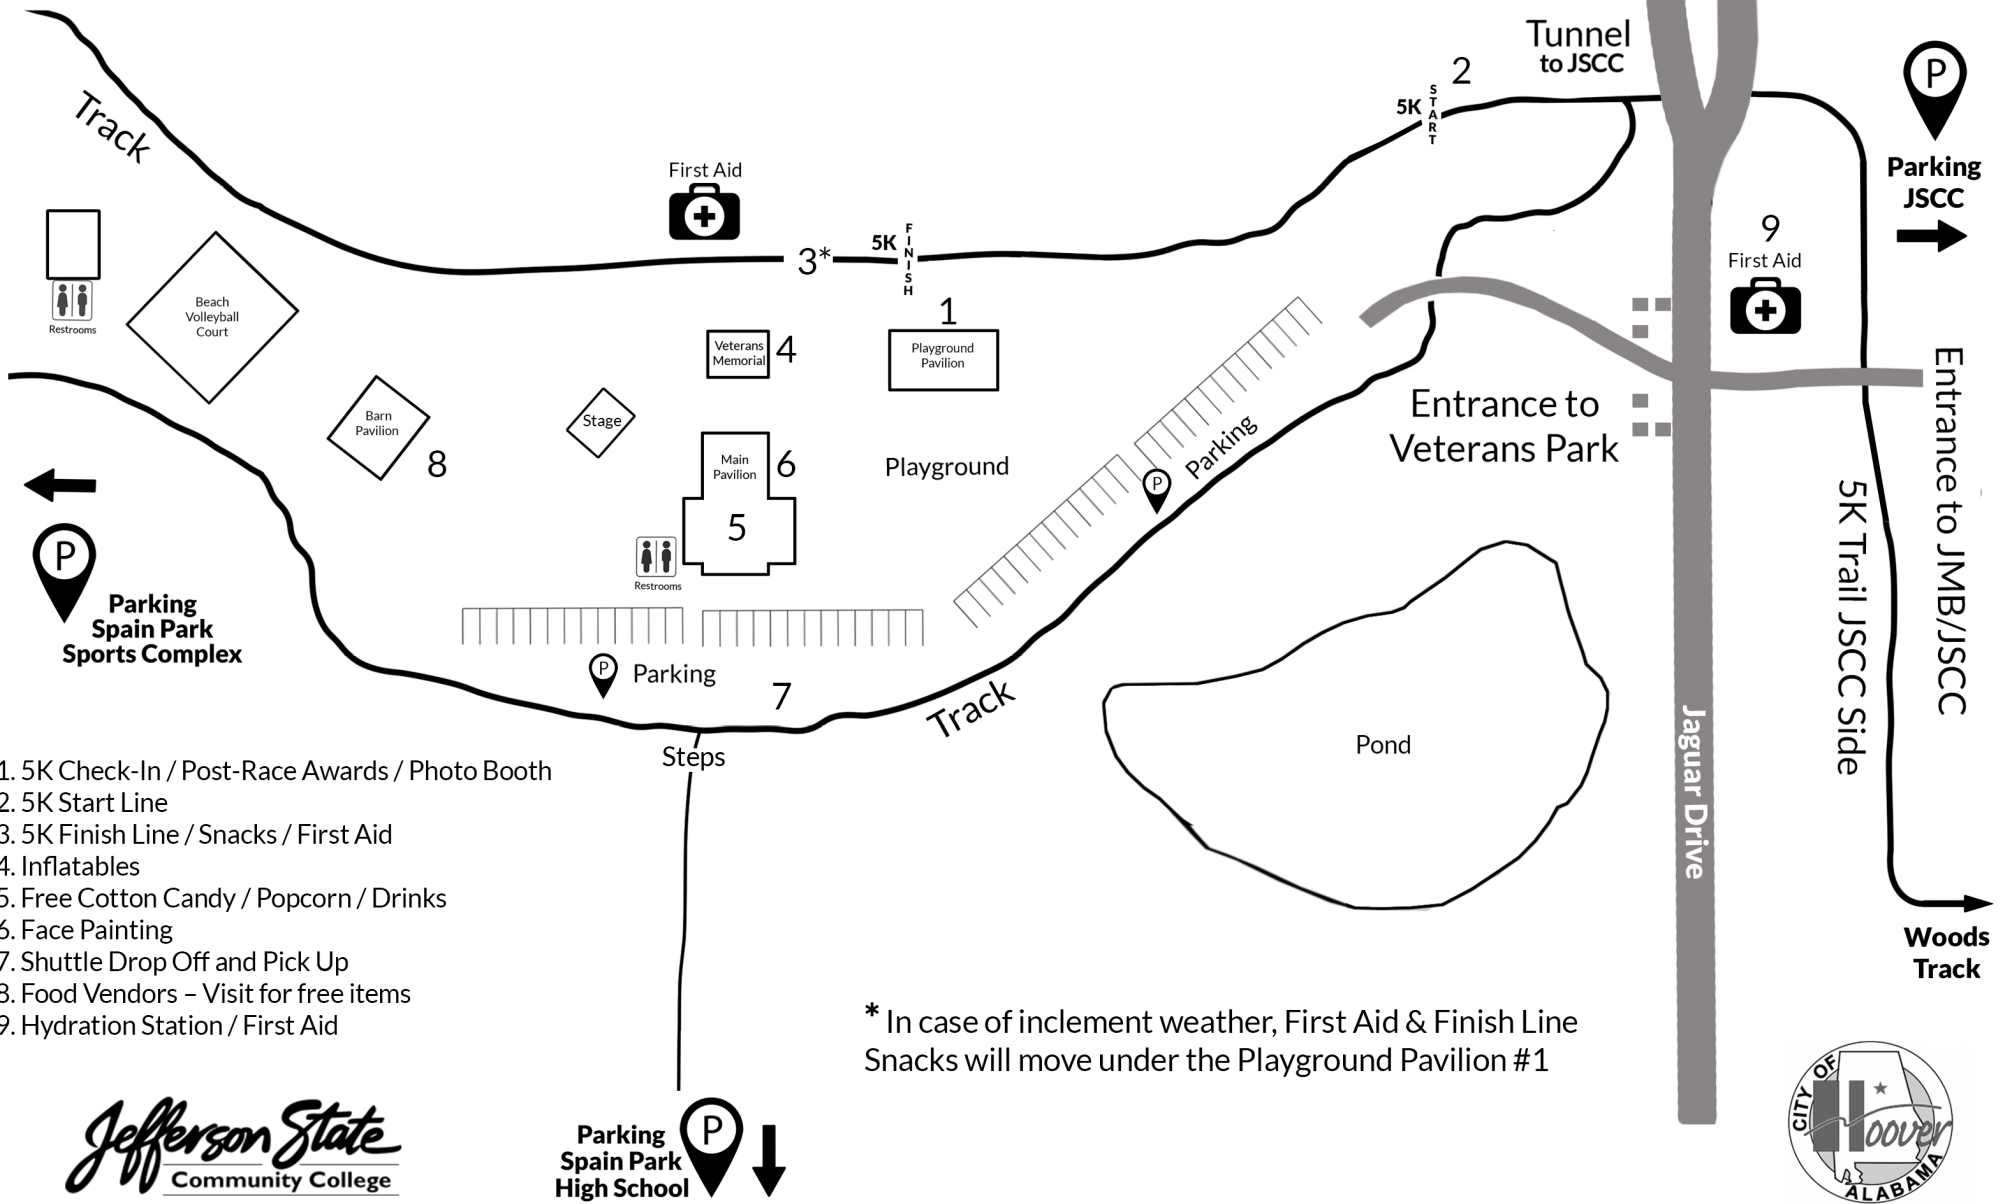

Judy Merritt Memorial Parkway Valleydale Road

- 1. 5K Check-In / Post-Race Awards / Photo Booth
- 2. 5K Start Line
- 3. 5K Finish Line / Snacks / First Aid
- 4. Inflatables
- 5. Free Cotton Candy / Popcorn / Drinks
- 6. Face Painting
- 7. Shuttle Drop Off and Pick Up
- 8. Food Vendors – Visit for free items
- 9. Hydration Station / First Aid

* In case of inclement weather, First Aid & Finish Line Snacks will move under the Playground Pavilion #1